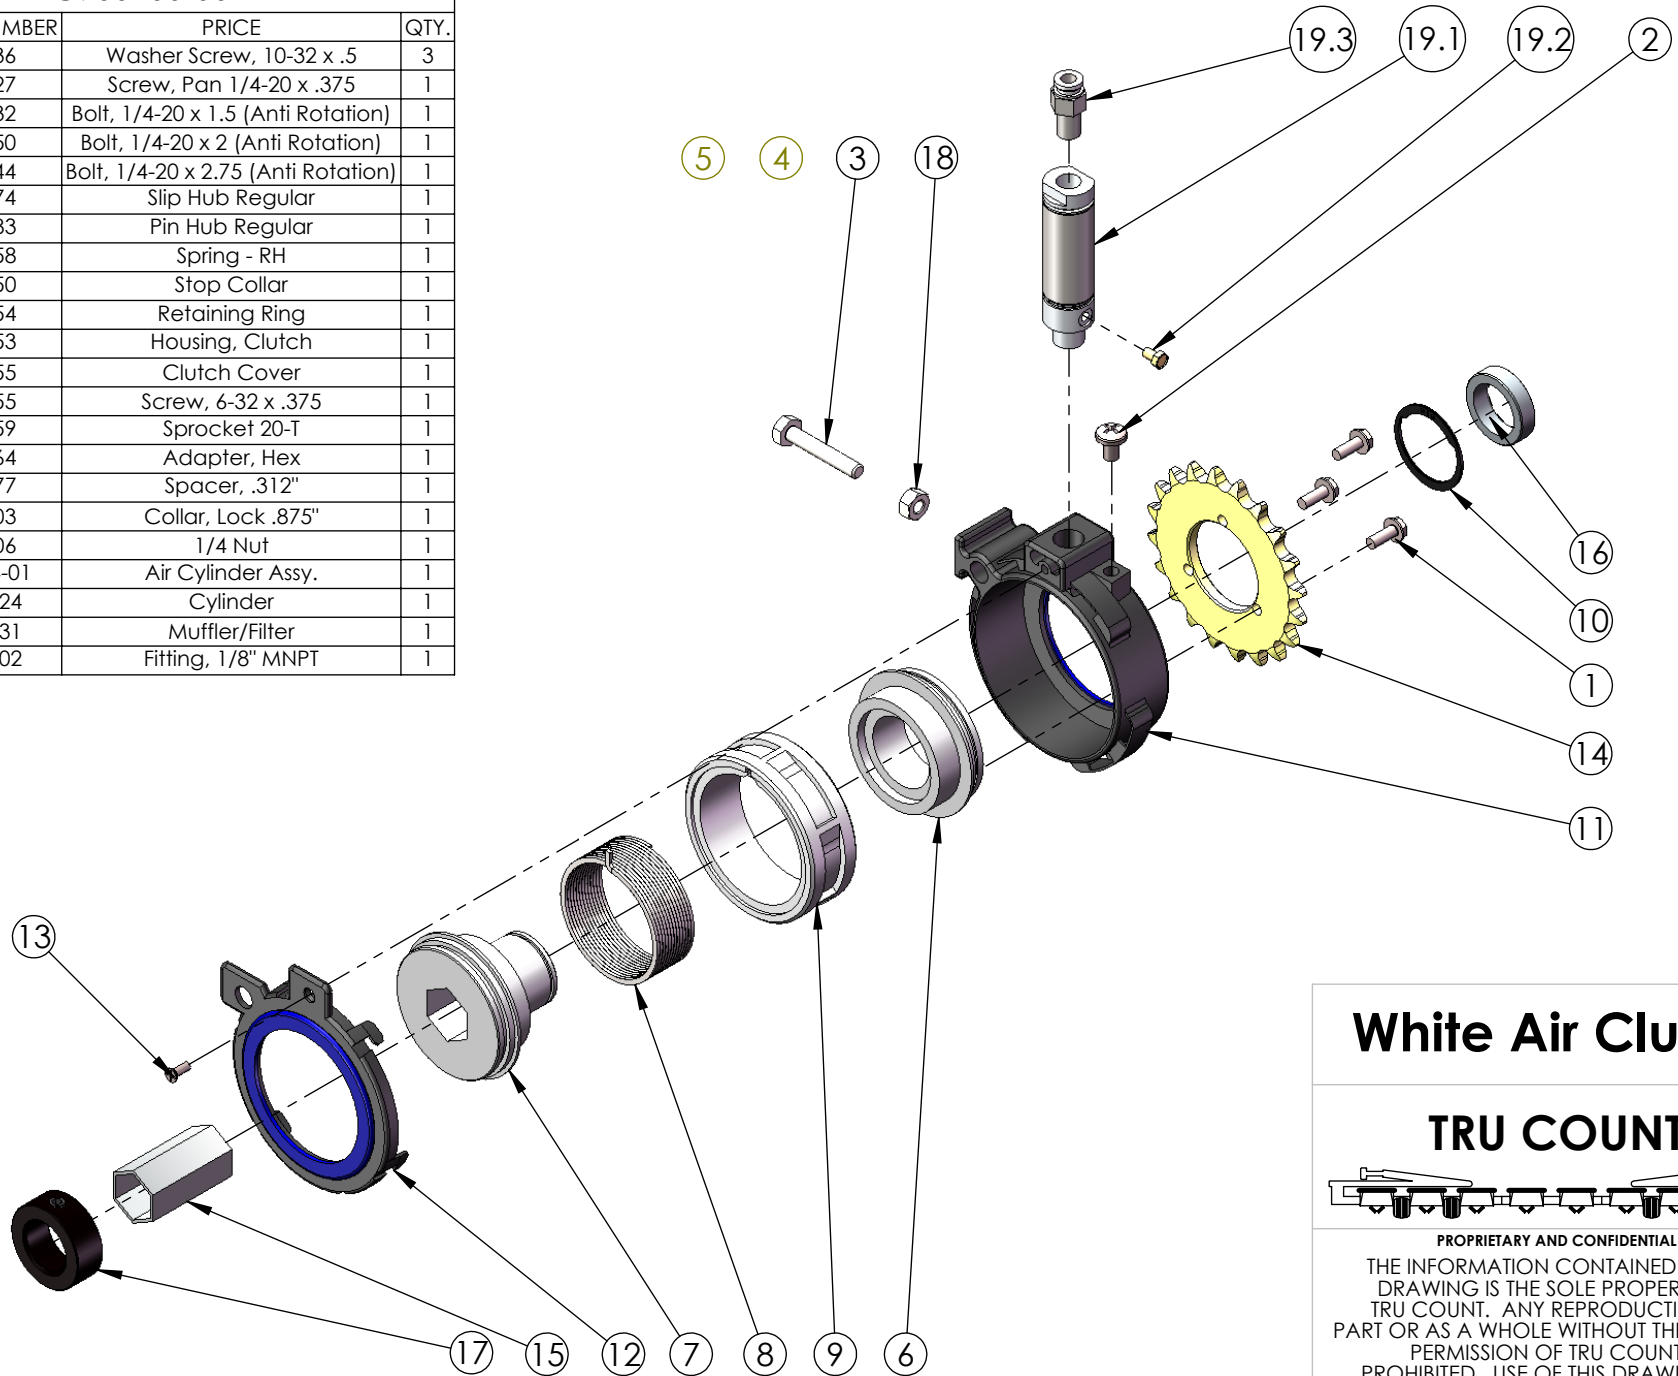

TC900100-00

ITEM NO.	PART NUMBER	PRICE	QTY.
1	68936	Washer Screw, 10-32 x .5	3
2	69027	Screw, Pan 1/4-20 x .375	1
3	72732	Bolt, 1/4-20 x 1.5 (Anti Rotation)	1
4	72750	Bolt, 1/4-20 x 2 (Anti Rotation)	1
5	72744	Bolt, 1/4-20 x 2.75 (Anti Rotation)	1
6	73174	Slip Hub Regular	1
7	73183	Pin Hub Regular	1
8	68858	Spring - RH	1
9	72250	Stop Collar	1
10	72254	Retaining Ring	1
11	68853	Housing, Clutch	1
12	68855	Clutch Cover	1
13	72255	Screw, 6-32 x .375	1
14	74759	Sprocket 20-T	1
15	68864	Adapter, Hex	1
16	68877	Spacer, .312"	1
17	71203	Collar, Lock .875"	1
18	69106	1/4 Nut	1
19	68824-01	Air Cylinder Assy.	1
19.1	68824	Cylinder	1
19.2	68831	Muffler/Filter	1
19.3	69002	Fitting, 1/8" MNPT	1

DO NOT SCALE DRAWING

White Air Clutch

TRU COUNT

PROPRIETARY AND CONFIDENTIAL

THE INFORMATION CONTAINED IN THIS DRAWING IS THE SOLE PROPERTY OF TRU COUNT. ANY REPRODUCTION IN PART OR AS A WHOLE WITHOUT THE WRITTEN PERMISSION OF TRU COUNT IS PROHIBITED. USE OF THIS DRAWING TO FABRICATE PARTS OR ENTIRE ASSEMBLIES IS STRICTLY PROHIBITED UNLESS EXPRESS PERMISSION IS GRANTED BY TRU COUNT.