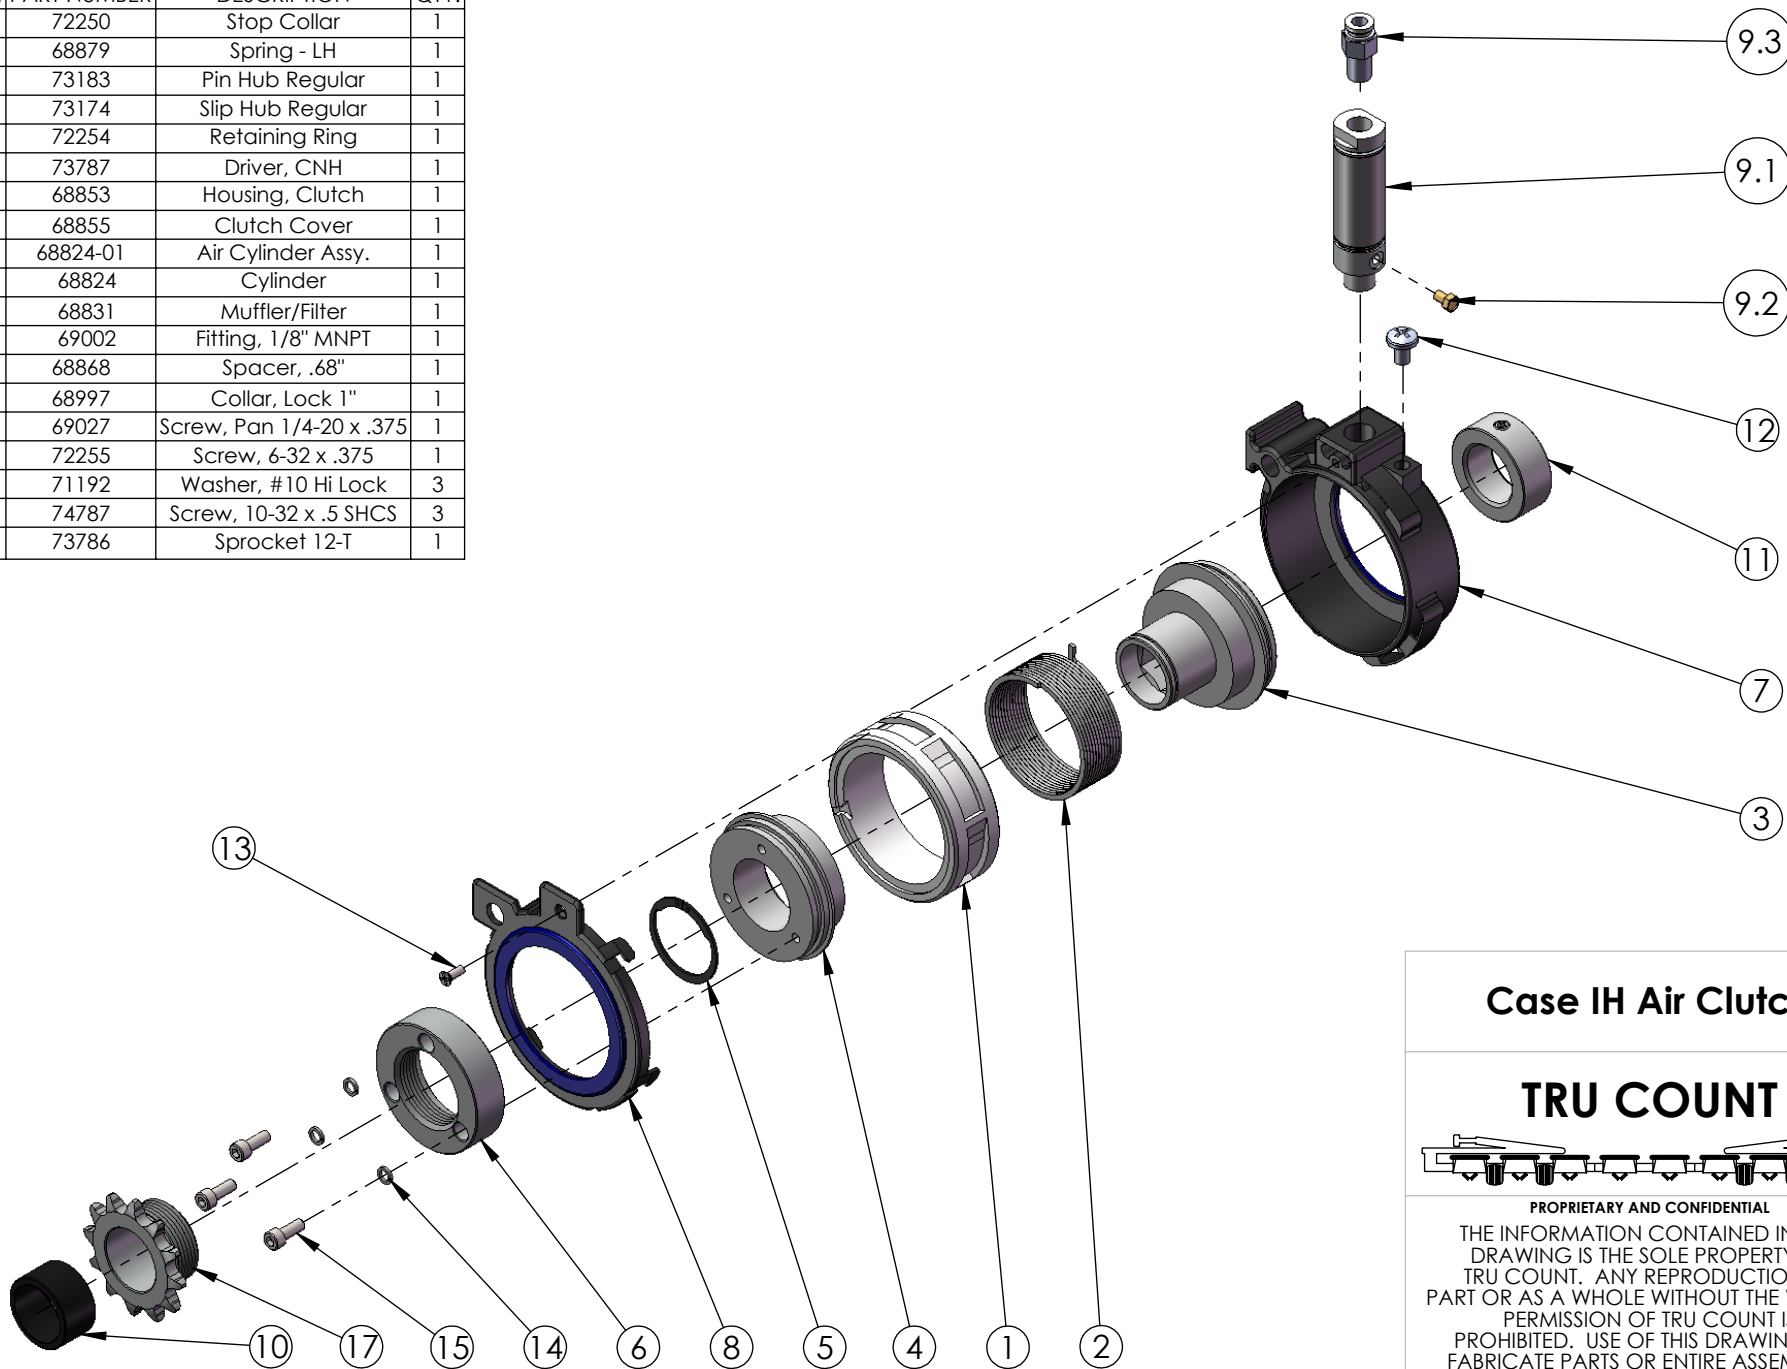

TC800100-00

ITEM NO.	PART NUMBER	DESCRIPTION	QTY.
1	72250	Stop Collar	1
2	68879	Spring - LH	1
3	73183	Pin Hub Regular	1
4	73174	Slip Hub Regular	1
5	72254	Retaining Ring	1
6	73787	Driver, CNH	1
7	68853	Housing, Clutch	1
8	68855	Clutch Cover	1
9	68824-01	Air Cylinder Assy.	1
9.1	68824	Cylinder	1
9.2	68831	Muffler/Filter	1
9.3	69002	Fitting, 1/8" MNPT	1
10	68868	Spacer, .68"	1
11	68997	Collar, Lock 1"	1
12	69027	Screw, Pan 1/4-20 x .375	1
13	72255	Screw, 6-32 x .375	1
14	71192	Washer, #10 Hi Lock	3
15	74787	Screw, 10-32 x .5 SHCS	3
17	73786	Sprocket 12-T	1

DO NOT SCALE DRAWING

Case IH Air Clutch

TRU COUNT

PROPRIETARY AND CONFIDENTIAL

THE INFORMATION CONTAINED IN THIS DRAWING IS THE SOLE PROPERTY OF TRU COUNT. ANY REPRODUCTION IN PART OR AS A WHOLE WITHOUT THE WRITTEN PERMISSION OF TRU COUNT IS PROHIBITED. USE OF THIS DRAWING TO FABRICATE PARTS OR ENTIRE ASSEMBLIES IS STRICTLY PROHIBITED UNLESS EXPRESS PERMISSION IS GRANTED BY TRU COUNT.