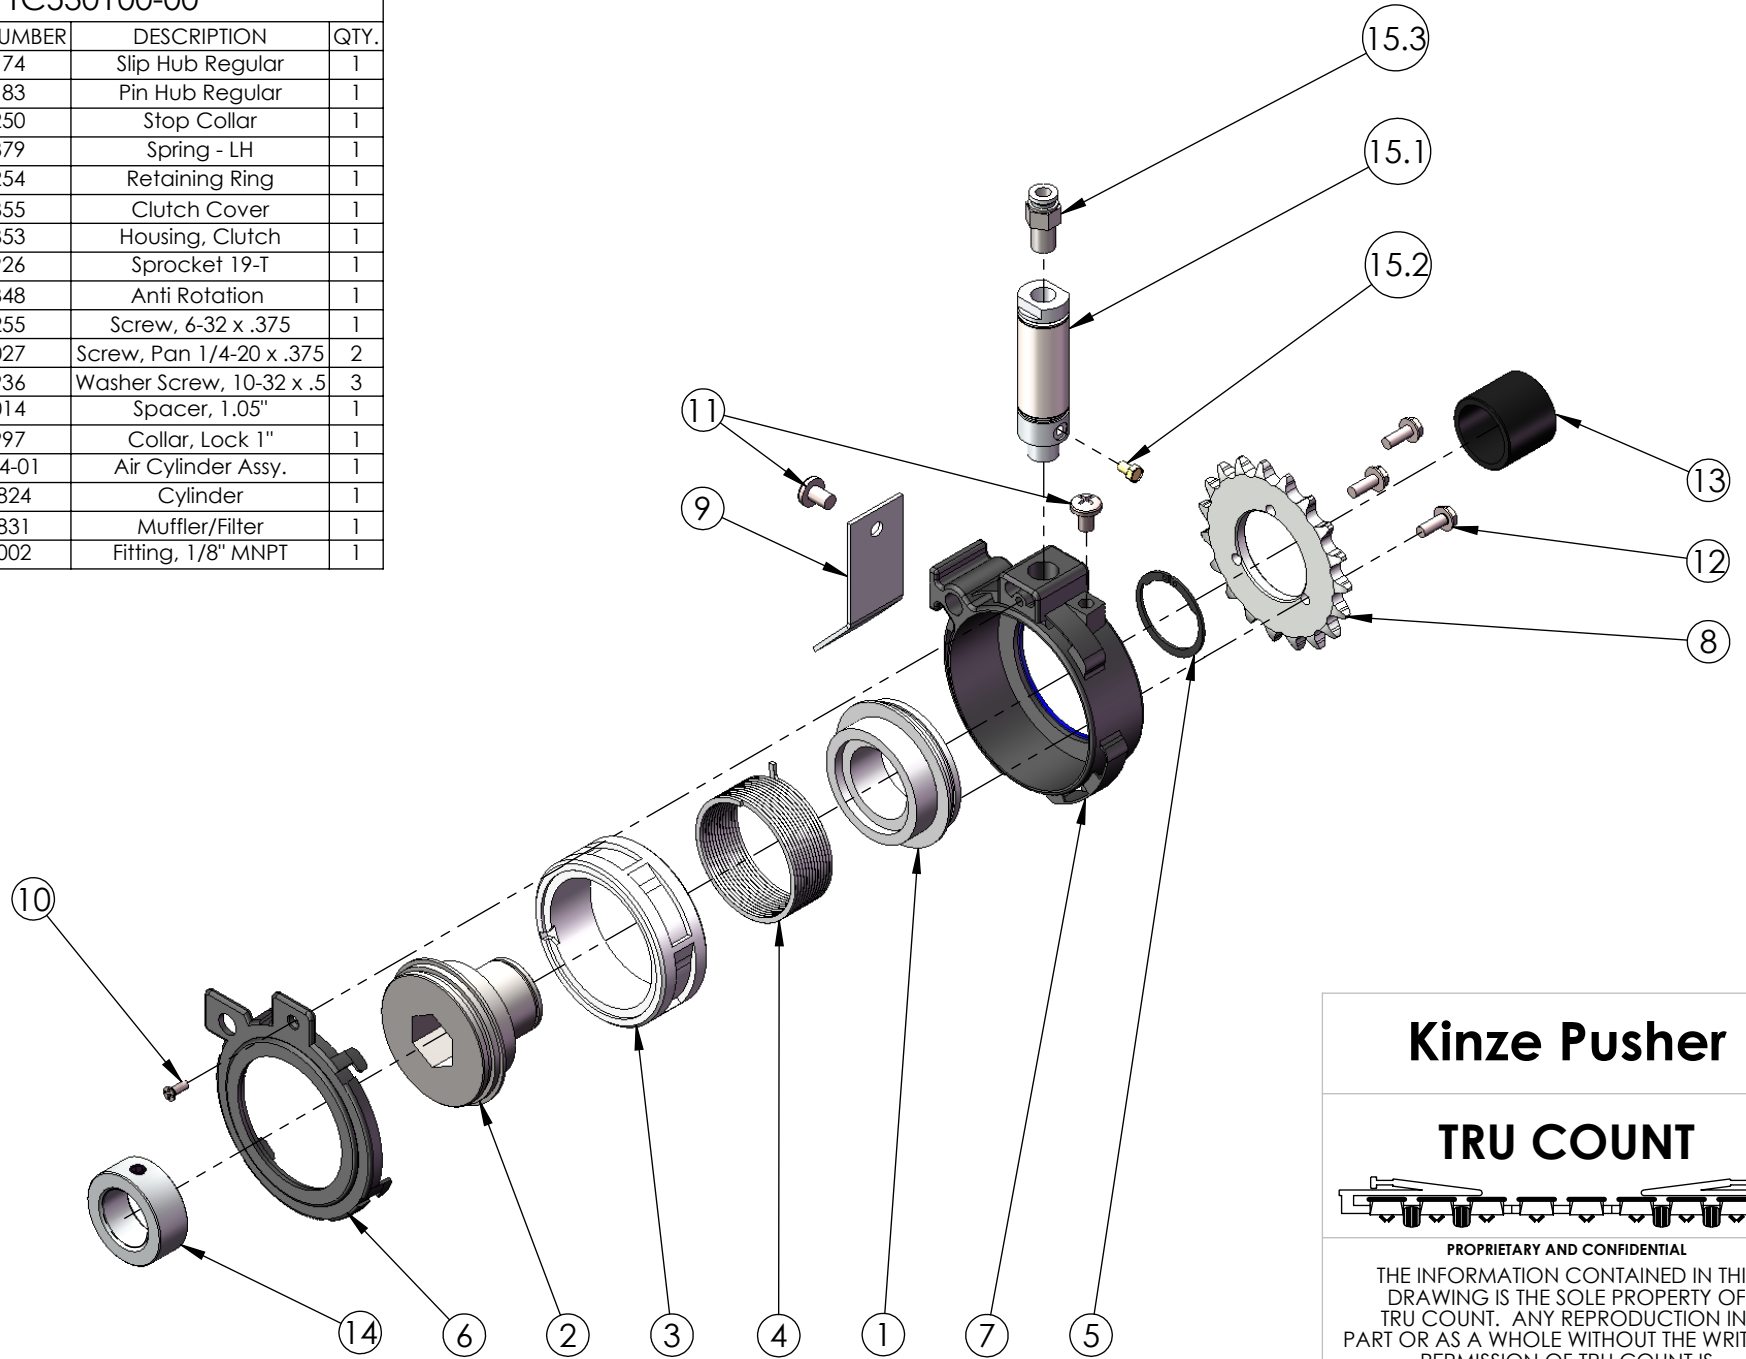

TC530100-00

ITEM NO.	PART NUMBER	DESCRIPTION	QTY.
1	73174	Slip Hub Regular	1
2	73183	Pin Hub Regular	1
3	72250	Stop Collar	1
4	68879	Spring - LH	1
5	72254	Retaining Ring	1
6	68855	Clutch Cover	1
7	68853	Housing, Clutch	1
8	68926	Sprocket 19-T	1
9	68848	Anti Rotation	1
10	72255	Screw, 6-32 x .375	1
11	69027	Screw, Pan 1/4-20 x .375	2
12	68936	Washer Screw, 10-32 x .5	3
13	69014	Spacer, 1.05"	1
14	68997	Collar, Lock 1"	1
15	68824-01	Air Cylinder Assy.	1
15.1	68824	Cylinder	1
15.2	68831	Muffler/Filter	1
15.3	69002	Fitting, 1/8" MNPT	1

DO NOT SCALE DRAWING

Kinze Pusher

TRU COUNT

PROPRIETARY AND CONFIDENTIAL

THE INFORMATION CONTAINED IN THIS DRAWING IS THE SOLE PROPERTY OF TRU COUNT. ANY REPRODUCTION IN PART OR AS A WHOLE WITHOUT THE WRITTEN PERMISSION OF TRU COUNT IS PROHIBITED. USE OF THIS DRAWING TO FABRICATE PARTS OR ENTIRE ASSEMBLIES IS STRICTLY PROHIBITED UNLESS EXPRESS PERMISSION IS GRANTED BY TRU COUNT.