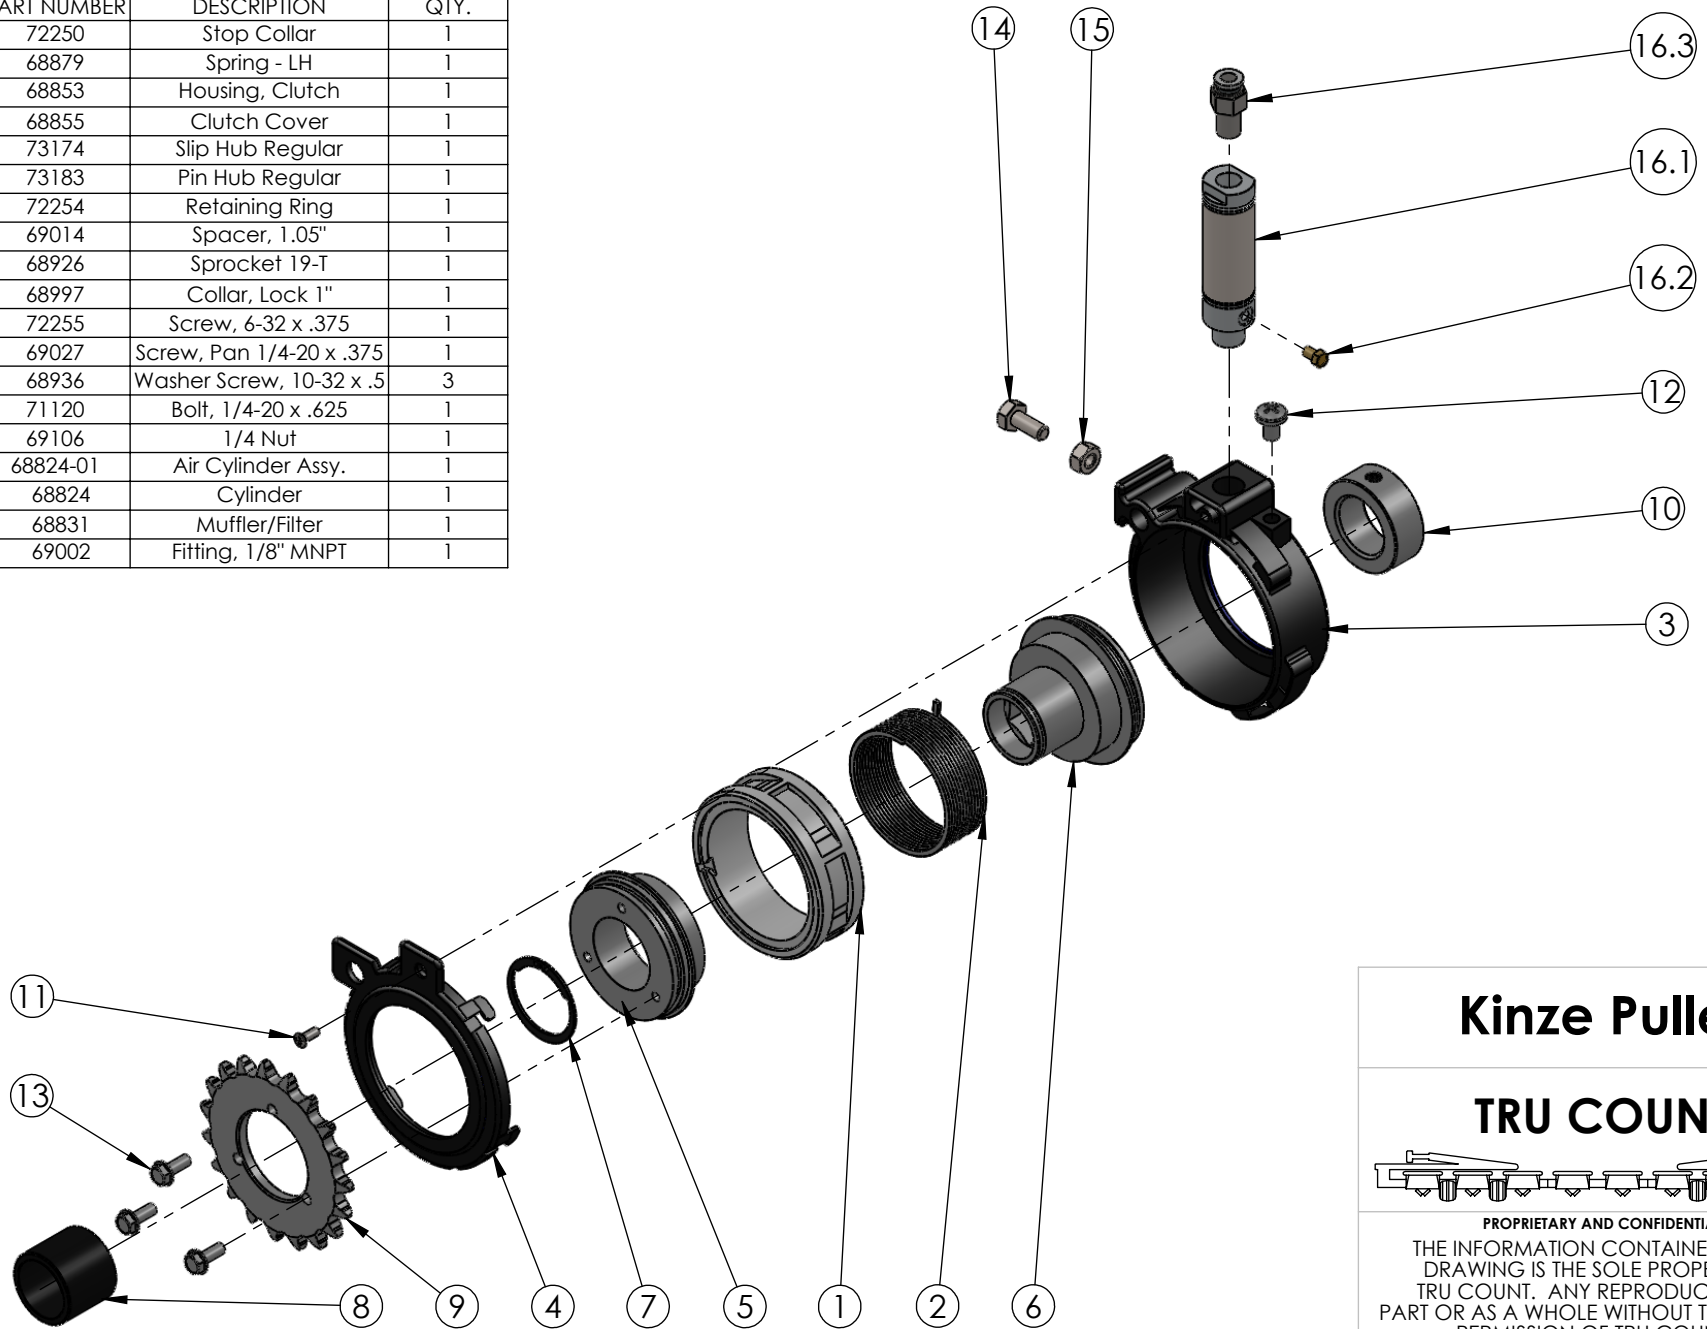

TC500100-00

ITEM NO.	PART NUMBER	DESCRIPTION	QTY.
1	72250	Stop Collar	1
2	68879	Spring - LH	1
3	68853	Housing, Clutch	1
4	68855	Clutch Cover	1
5	73174	Slip Hub Regular	1
6	73183	Pin Hub Regular	1
7	72254	Retaining Ring	1
8	69014	Spacer, 1.05"	1
9	68926	Sprocket 19-T	1
10	68997	Collar, Lock 1"	1
11	72255	Screw, 6-32 x .375	1
12	69027	Screw, Pan 1/4-20 x .375	1
13	68936	Washer Screw, 10-32 x .5	3
14	71120	Bolt, 1/4-20 x .625	1
15	69106	1/4 Nut	1
16	68824-01	Air Cylinder Assy.	1
16.1	68824	Cylinder	1
16.2	68831	Muffler/Filter	1
16.3	69002	Fitting, 1/8" MNPT	1

DO NOT SCALE DRAWING

Kinze Puller

TRU COUNT

PROPRIETARY AND CONFIDENTIAL
 THE INFORMATION CONTAINED IN THIS DRAWING IS THE SOLE PROPERTY OF TRU COUNT. ANY REPRODUCTION IN PART OR AS A WHOLE WITHOUT THE WRITTEN PERMISSION OF TRU COUNT IS PROHIBITED. USE OF THIS DRAWING TO FABRICATE PARTS OR ENTIRE ASSEMBLIES IS STRICTLY PROHIBITED UNLESS EXPRESS PERMISSION IS GRANTED BY TRU COUNT.