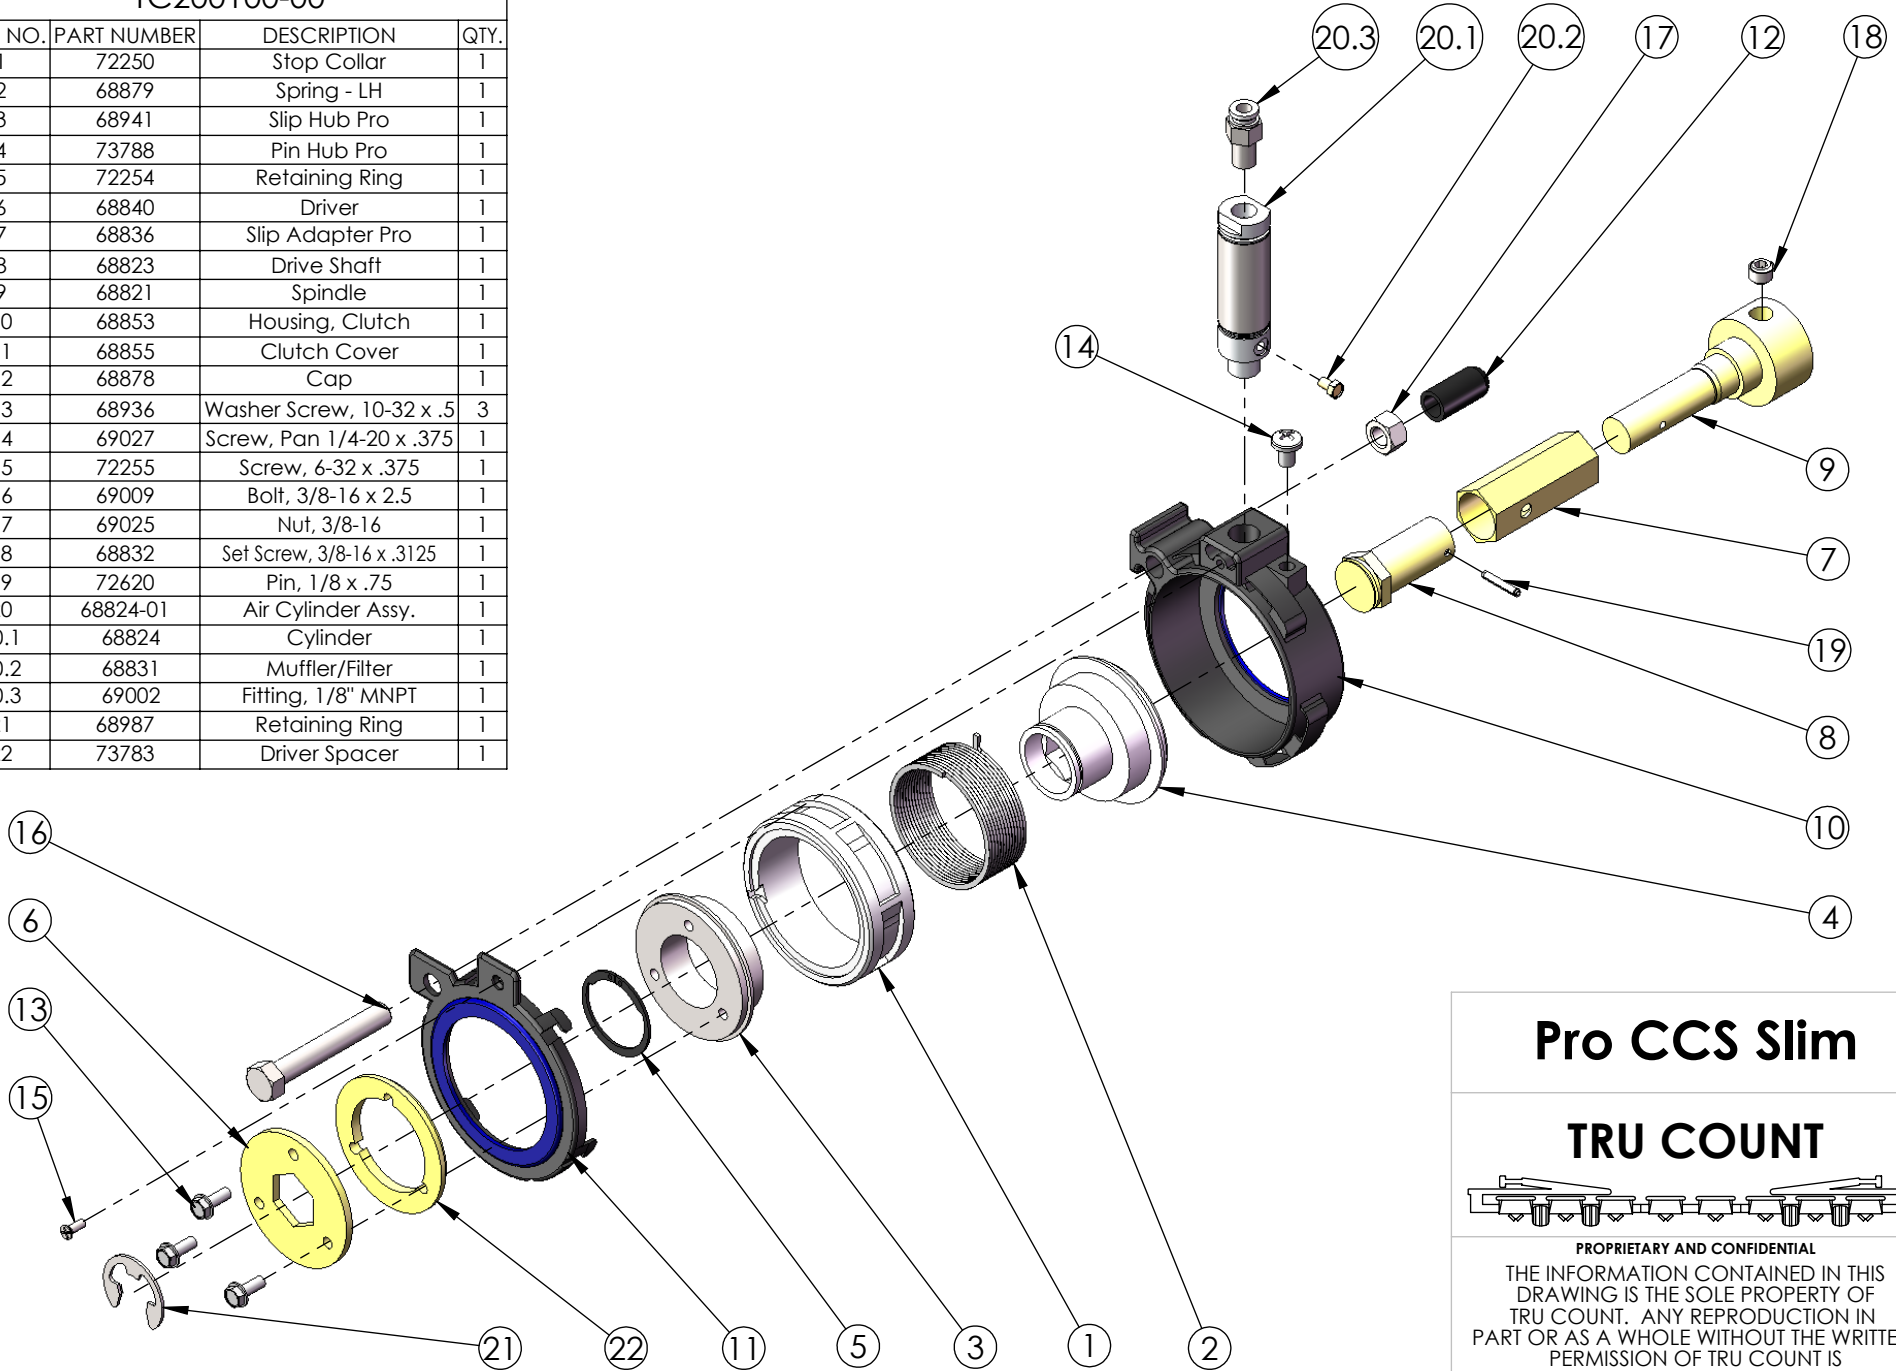

TC200100-00

ITEM NO.	PART NUMBER	DESCRIPTION	QTY.
1	72250	Stop Collar	1
2	68879	Spring - LH	1
3	68941	Slip Hub Pro	1
4	73788	Pin Hub Pro	1
5	72254	Retaining Ring	1
6	68840	Driver	1
7	68836	Slip Adapter Pro	1
8	68823	Drive Shaft	1
9	68821	Spindle	1
10	68853	Housing, Clutch	1
11	68855	Clutch Cover	1
12	68878	Cap	1
13	68936	Washer Screw, 10-32 x .5	3
14	69027	Screw, Pan 1/4-20 x .375	1
15	72255	Screw, 6-32 x .375	1
16	69009	Bolt, 3/8-16 x 2.5	1
17	69025	Nut, 3/8-16	1
18	68832	Set Screw, 3/8-16 x .3125	1
19	72620	Pin, 1/8 x .75	1
20	68824-01	Air Cylinder Assy.	1
20.1	68824	Cylinder	1
20.2	68831	Muffler/Filter	1
20.3	69002	Fitting, 1/8" MNPT	1
21	68987	Retaining Ring	1
22	73783	Driver Spacer	1

DO NOT SCALE DRAWING

## Pro CCS Slim