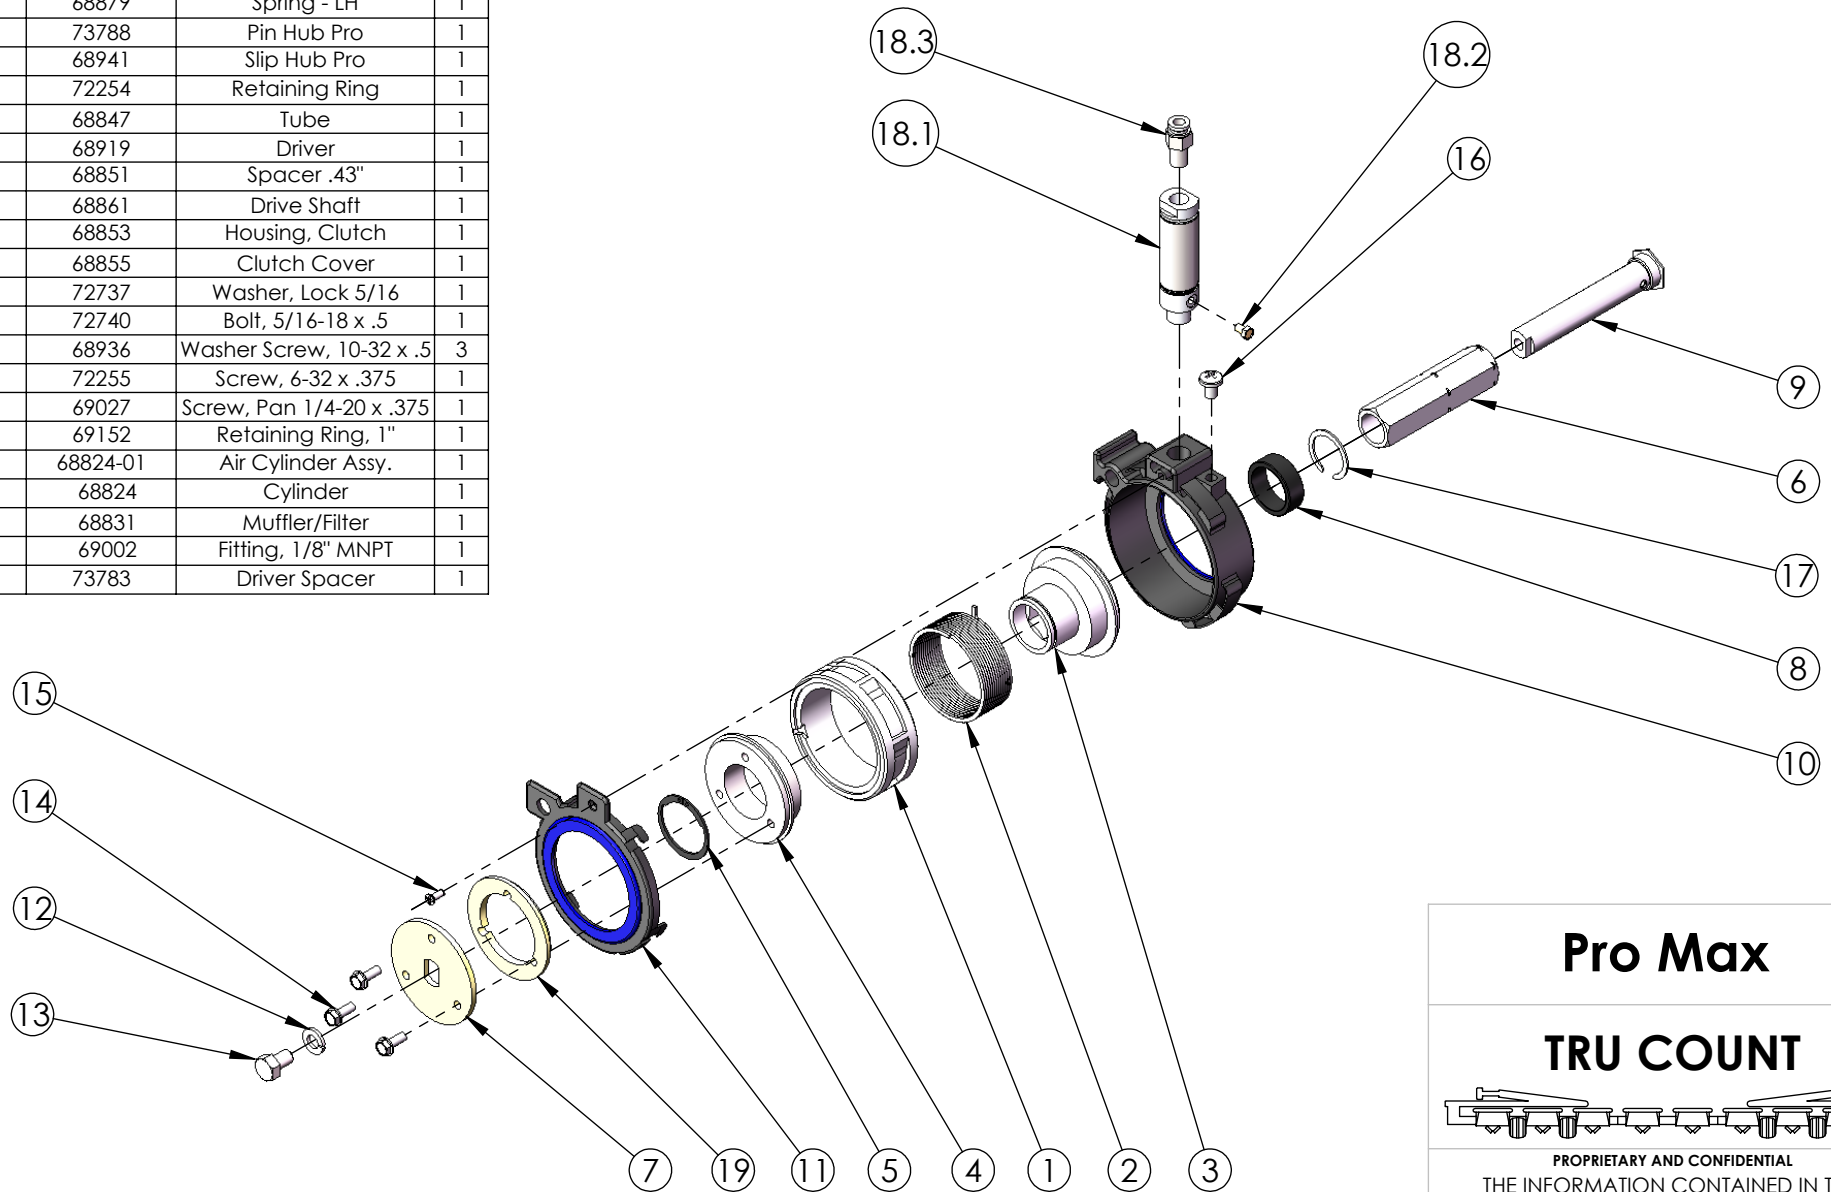

TC400100-00

ITEM NO.	PART NUMBER	DESCRIPTION	QTY.
1	72250	Stop Collar	1
2	68879	Spring - LH	1
3	73788	Pin Hub Pro	1
4	68941	Slip Hub Pro	1
5	72254	Retaining Ring	1
6	68847	Tube	1
7	68919	Driver	1
8	68851	Spacer .43"	1
9	68861	Drive Shaft	1
10	68853	Housing, Clutch	1
11	68855	Clutch Cover	1
12	72737	Washer, Lock 5/16	1
13	72740	Bolt, 5/16-18 x .5	1
14	68936	Washer Screw, 10-32 x .5	3
15	72255	Screw, 6-32 x .375	1
16	69027	Screw, Pan 1/4-20 x .375	1
17	69152	Retaining Ring, 1"	1
18	68824-01	Air Cylinder Assy.	1
18.1	68824	Cylinder	1
18.2	68831	Muffler/Filter	1
18.3	69002	Fitting, 1/8" MNPT	1
19	73783	Driver Spacer	1

DO NOT SCALE DRAWING

**Pro Max**

**TRU COUNT**

**PROPRIETARY AND CONFIDENTIAL**

THE INFORMATION CONTAINED IN THIS DRAWING IS THE SOLE PROPERTY OF TRU COUNT. ANY REPRODUCTION IN PART OR AS A WHOLE WITHOUT THE WRITTEN PERMISSION OF TRU COUNT IS PROHIBITED. USE OF THIS DRAWING TO FABRICATE PARTS OR ENTIRE ASSEMBLIES IS STRICTLY PROHIBITED UNLESS EXPRESS PERMISSION IS GRANTED BY TRU COUNT.