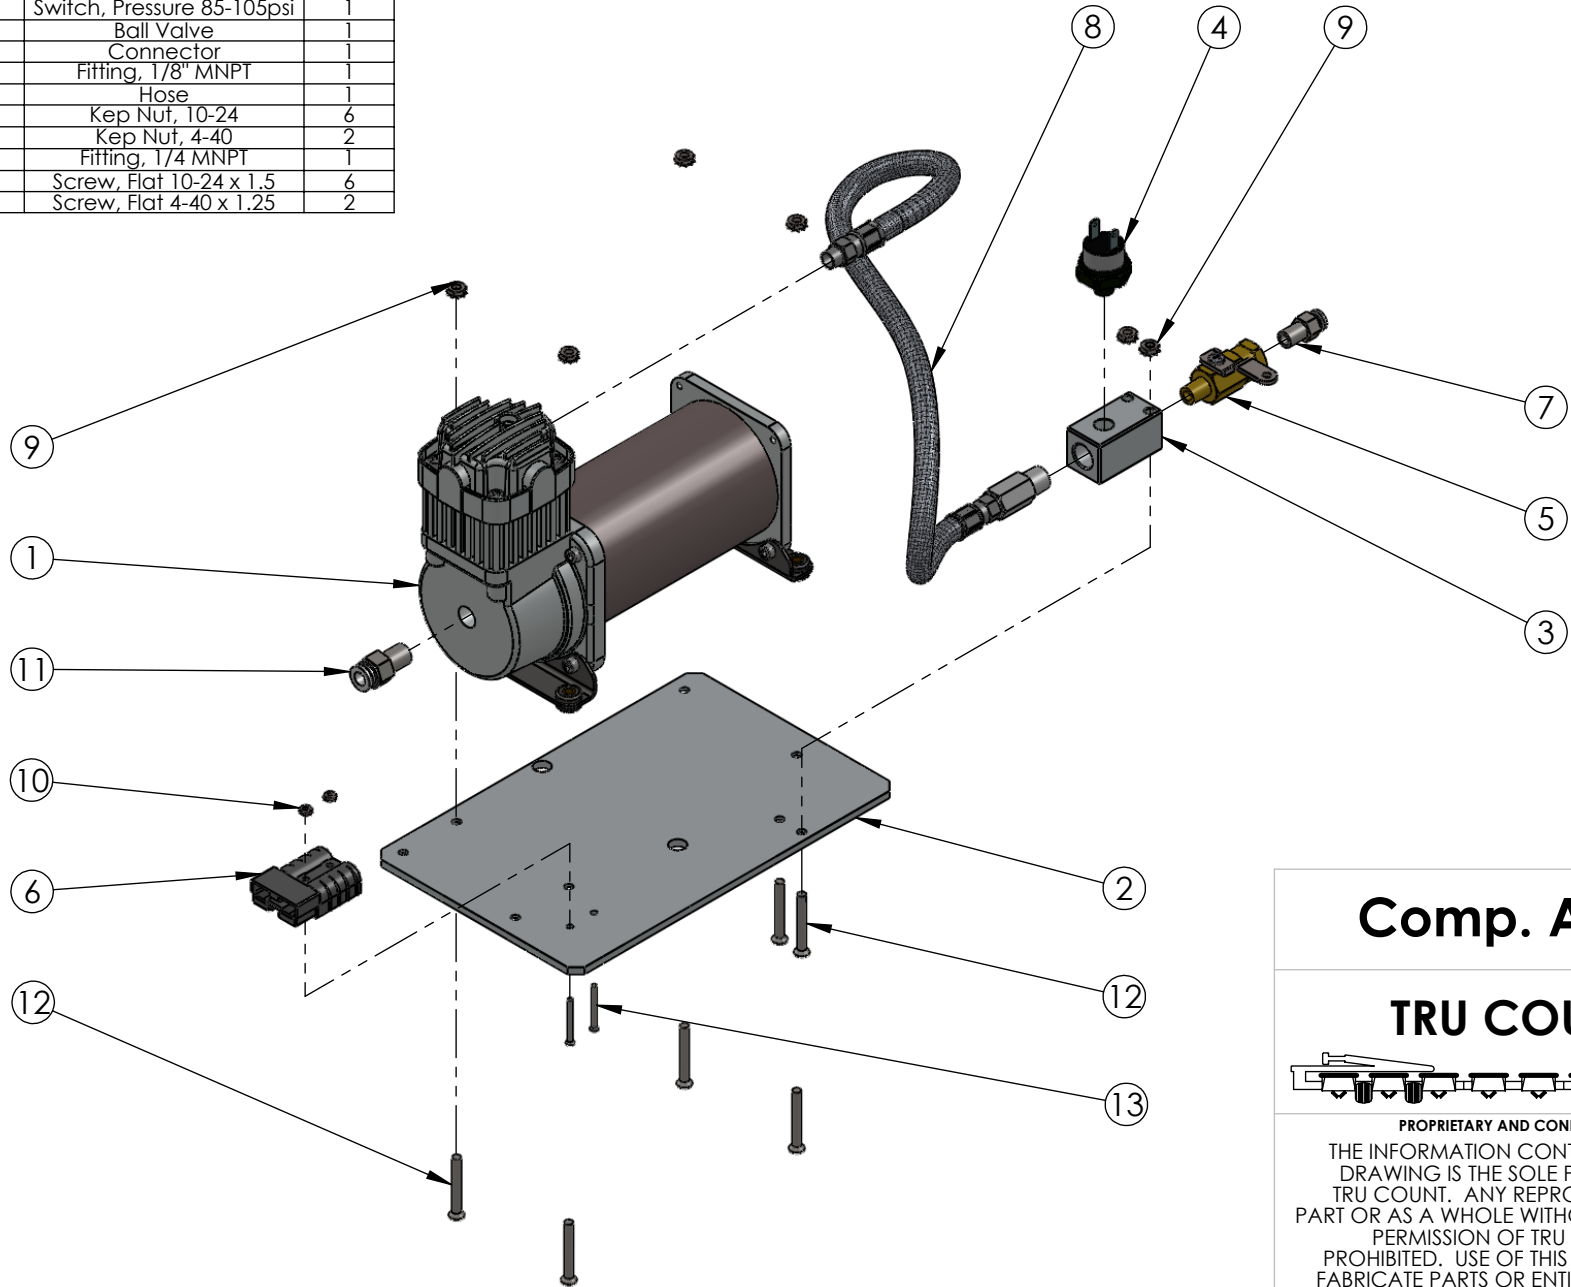

68354-00

ITEM NO.	PART NUMBER	DESCRIPTION	QTY.
1	71345	Pump, SD	1
	68353-00	Pump, HD	1
2	68931	Mount, Compressor	1
3	69045	Manifold, Pump	1
4	68374	Switch, Pressure 85-105psi	1
5	69151	Ball Valve	1
6	73828	Connector	1
7	69002	Fitting, 1/8" MNPT	1
8	68932	Hose	1
9	73812	Keq Nut, 10-24	6
10	0007-0477	Keq Nut, 4-40	2
11	68935	Fitting, 1/4 MNPT	1
12	74173	Screw, Flat 10-24 x 1.5	6
13	74176	Screw, Flat 4-40 x 1.25	2

DO NOT SCALE DRAWING

Comp. Assy.

TRU COUNT

PROPRIETARY AND CONFIDENTIAL

THE INFORMATION CONTAINED IN THIS DRAWING IS THE SOLE PROPERTY OF TRU COUNT. ANY REPRODUCTION IN PART OR AS A WHOLE WITHOUT THE WRITTEN PERMISSION OF TRU COUNT IS PROHIBITED. USE OF THIS DRAWING TO FABRICATE PARTS OR ENTIRE ASSEMBLIES IS STRICTLY PROHIBITED UNLESS EXPRESS PERMISSION IS GRANTED BY TRU COUNT.