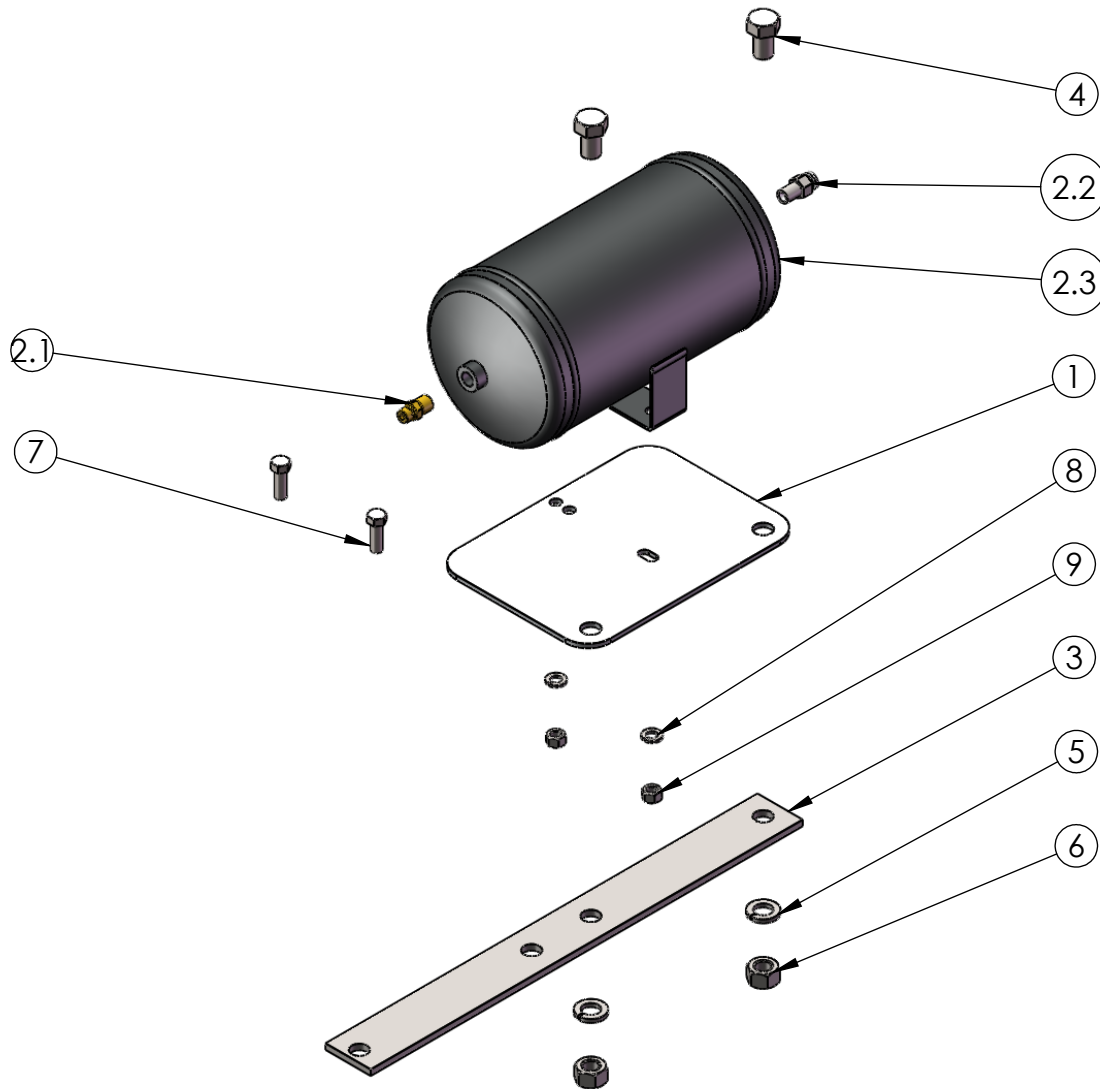

68356-00

ITEM NO.	PART NUMBER	DESCRIPTION	QTY.
1	69079	Mount, Tank	1
2	68356	Tank wo/Mount and Mast	1
2.1	68892	Drain	1
2.2	68935	Fitting, 1/4 MNPT	1
2.3	68356	Tank	1
3	71381	Mast	1
4	71366	Botl, 5/8-11 x 1	2
5	71368	Washer, 5/8	2
6	74177	Nut, 5/8-11	2
7	77969	Bolt	2
8	2802-0820	Washer, 3/8	2
9	71257	Nut, 3/8-16	2

DO NOT SCALE DRAWING

Air Tank, w/Mount and Mast

TRU COUNT

PROPRIETARY AND CONFIDENTIAL

THE INFORMATION CONTAINED IN THIS DRAWING IS THE SOLE PROPERTY OF TRU COUNT. ANY REPRODUCTION IN PART OR AS A WHOLE WITHOUT THE WRITTEN PERMISSION OF TRU COUNT IS PROHIBITED. USE OF THIS DRAWING TO FABRICATE PARTS OR ENTIRE ASSEMBLIES IS STRICTLY PROHIBITED UNLESS EXPRESS PERMISSION IS GRANTED BY TRU COUNT.